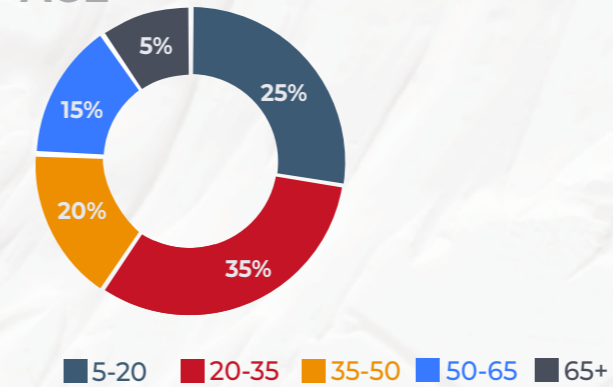

Show Statistics 2021

Custom Show Emirates 2021 Dubai World Trade Centre

Show At A Glance

OVERALL EXHIBITION SUMMARY

EXHIBITORS PARTICIPATION

EXHIBITORS SURVEY

VISITORS STATISTICS

GENDER

AGE

REGION

VISITORS SURVEY

Note:
All Criteria For Covid-19 Pandemic Had Been Followed By The Rules And Regulations Of The Ministry Of Health And Prevention.