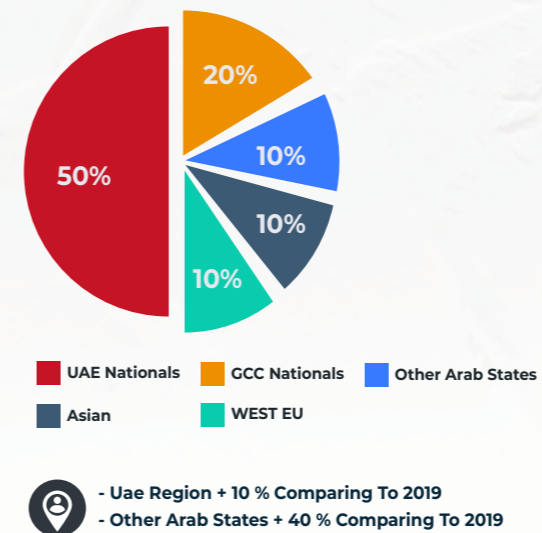

Show Statistics 2021

Custom Show Emirates 2021 Dubai World Trade Centre

Show At A Glance

OVERALL EXHIBITION SUMMARY

EXHIBITORS PARTICIPATION

EXHIBITORS SURVEY

VISITORS STATISTICS

GENDER

AGE

REGION

VISITORS SURVEY

Note:
All Criteria For Covid-19 Pandemic Had Been Followed By The Rules And Regulations Of The Ministry Of Health And Prevention.