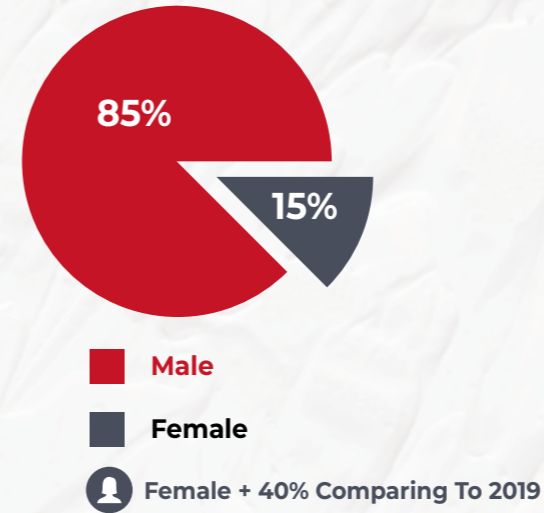

Show Statistics 2021

Custom Show Emirates 2021 Dubai World Trade Centre

Show At A Glance

OVERALL EXHIBITION SUMMARY

EXHIBITORS PARTICIPATION

EXHIBITORS SURVEY

VISITORS STATISTICS

GENDER