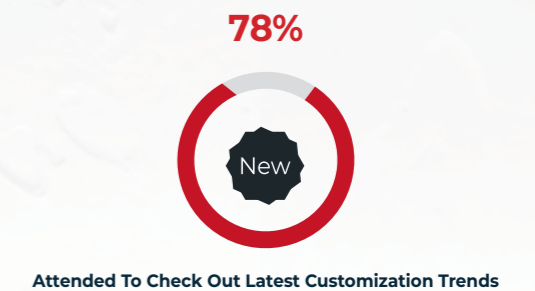

VISITORS SURVEY

Note:
All Criteria For Covid-19 Pandemic Had Been Followed By The Rules And Regulations Of The Ministry Of Health And Prevention.